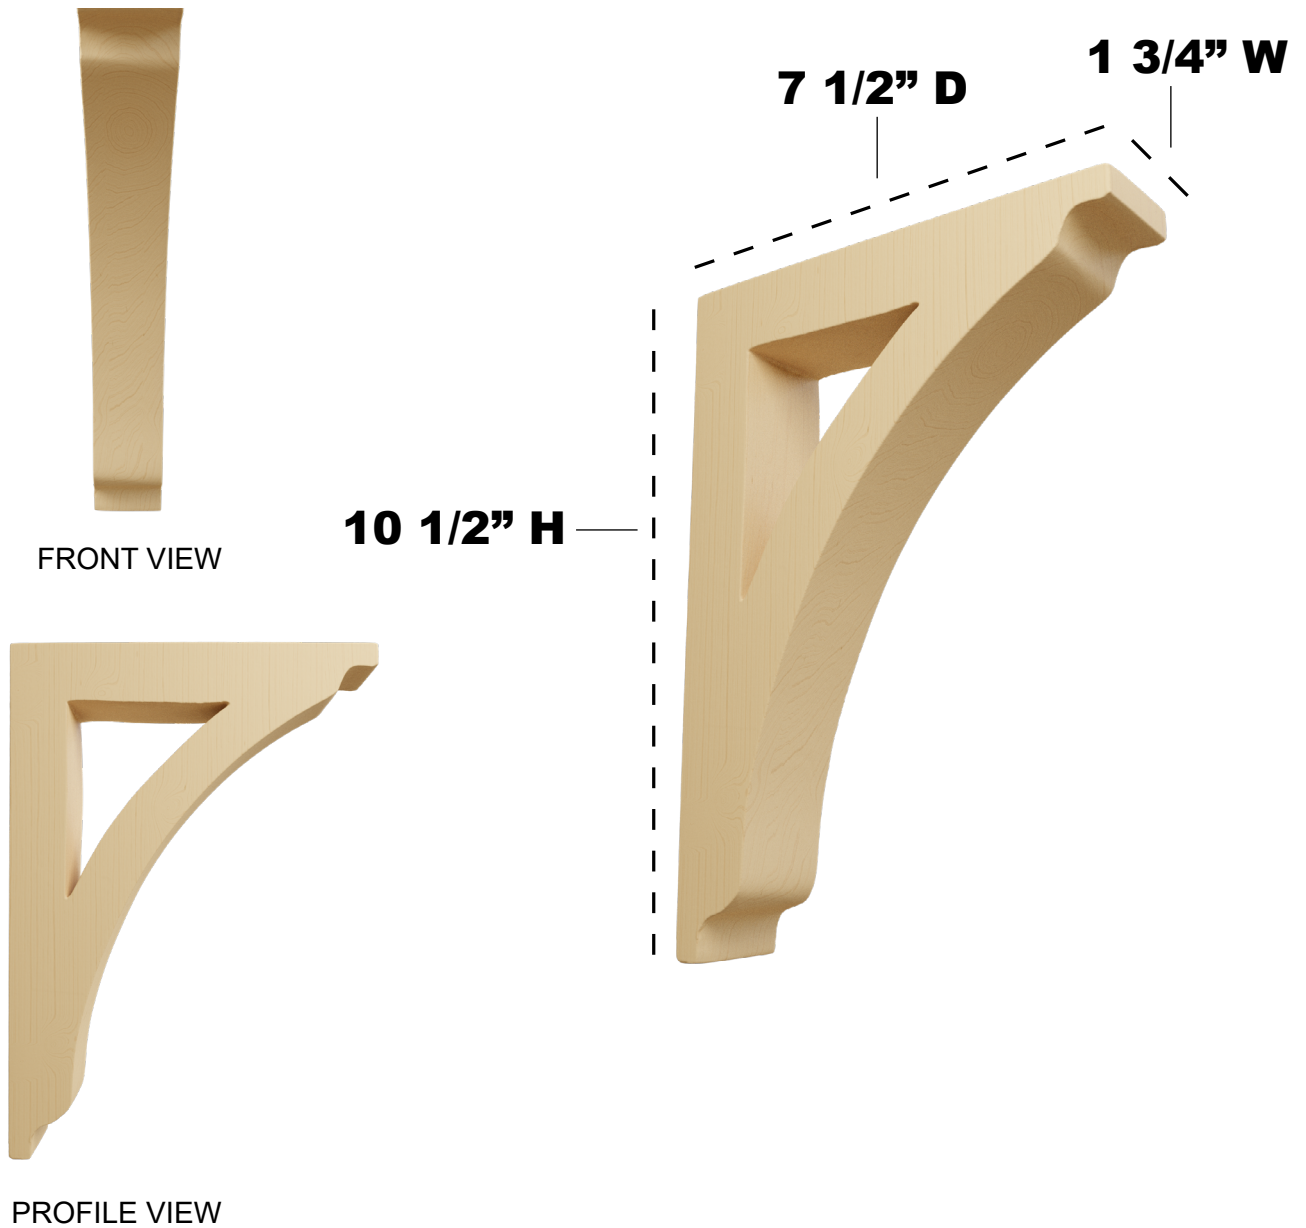

1 3/4" W X 7 1/2" D X 10 1/2" H THORTON BRACKET

ITEM NO.: BKTW01X07X10TH

AVAILABLE WOOD SPECIES:

ALDER

CHERRY

MAPLE

RED OAK

MAHOGANY